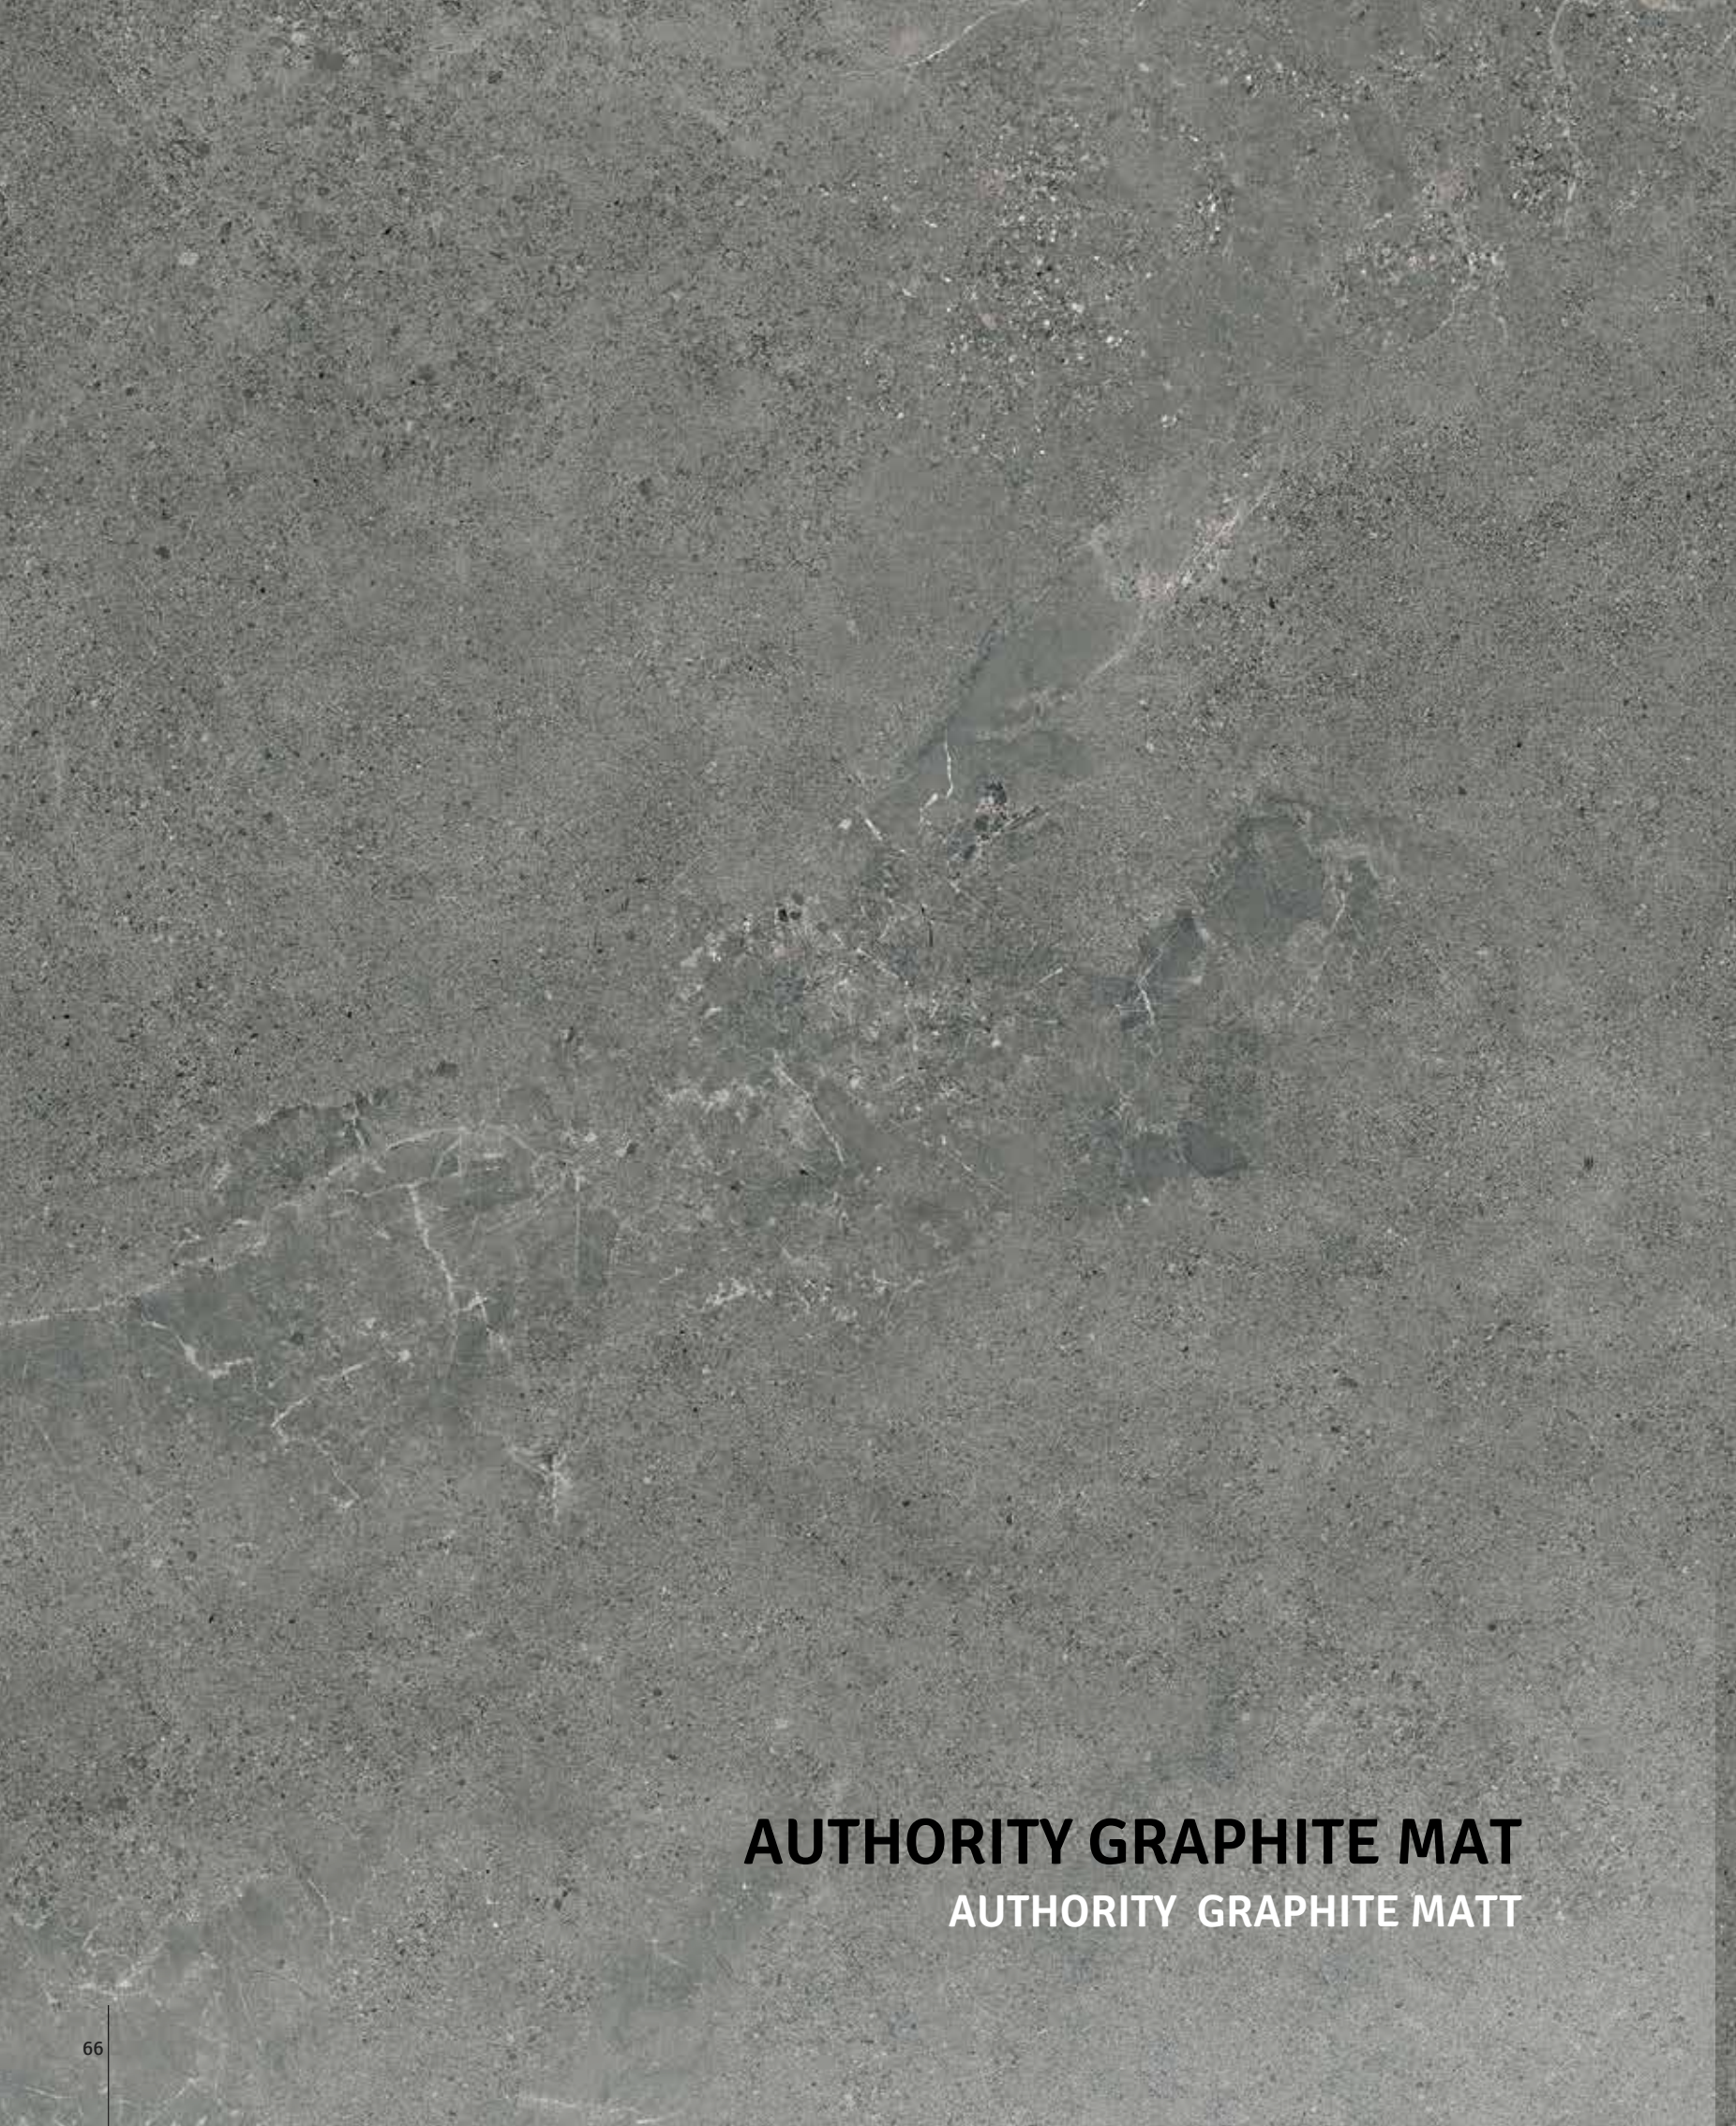

AUTHORITY GRAPHITE MAT
AUTHORITY GRAPHITE MATT

AUTHORITY GRAPHITE MAT
AUTHORITY GRAPHITE MATT