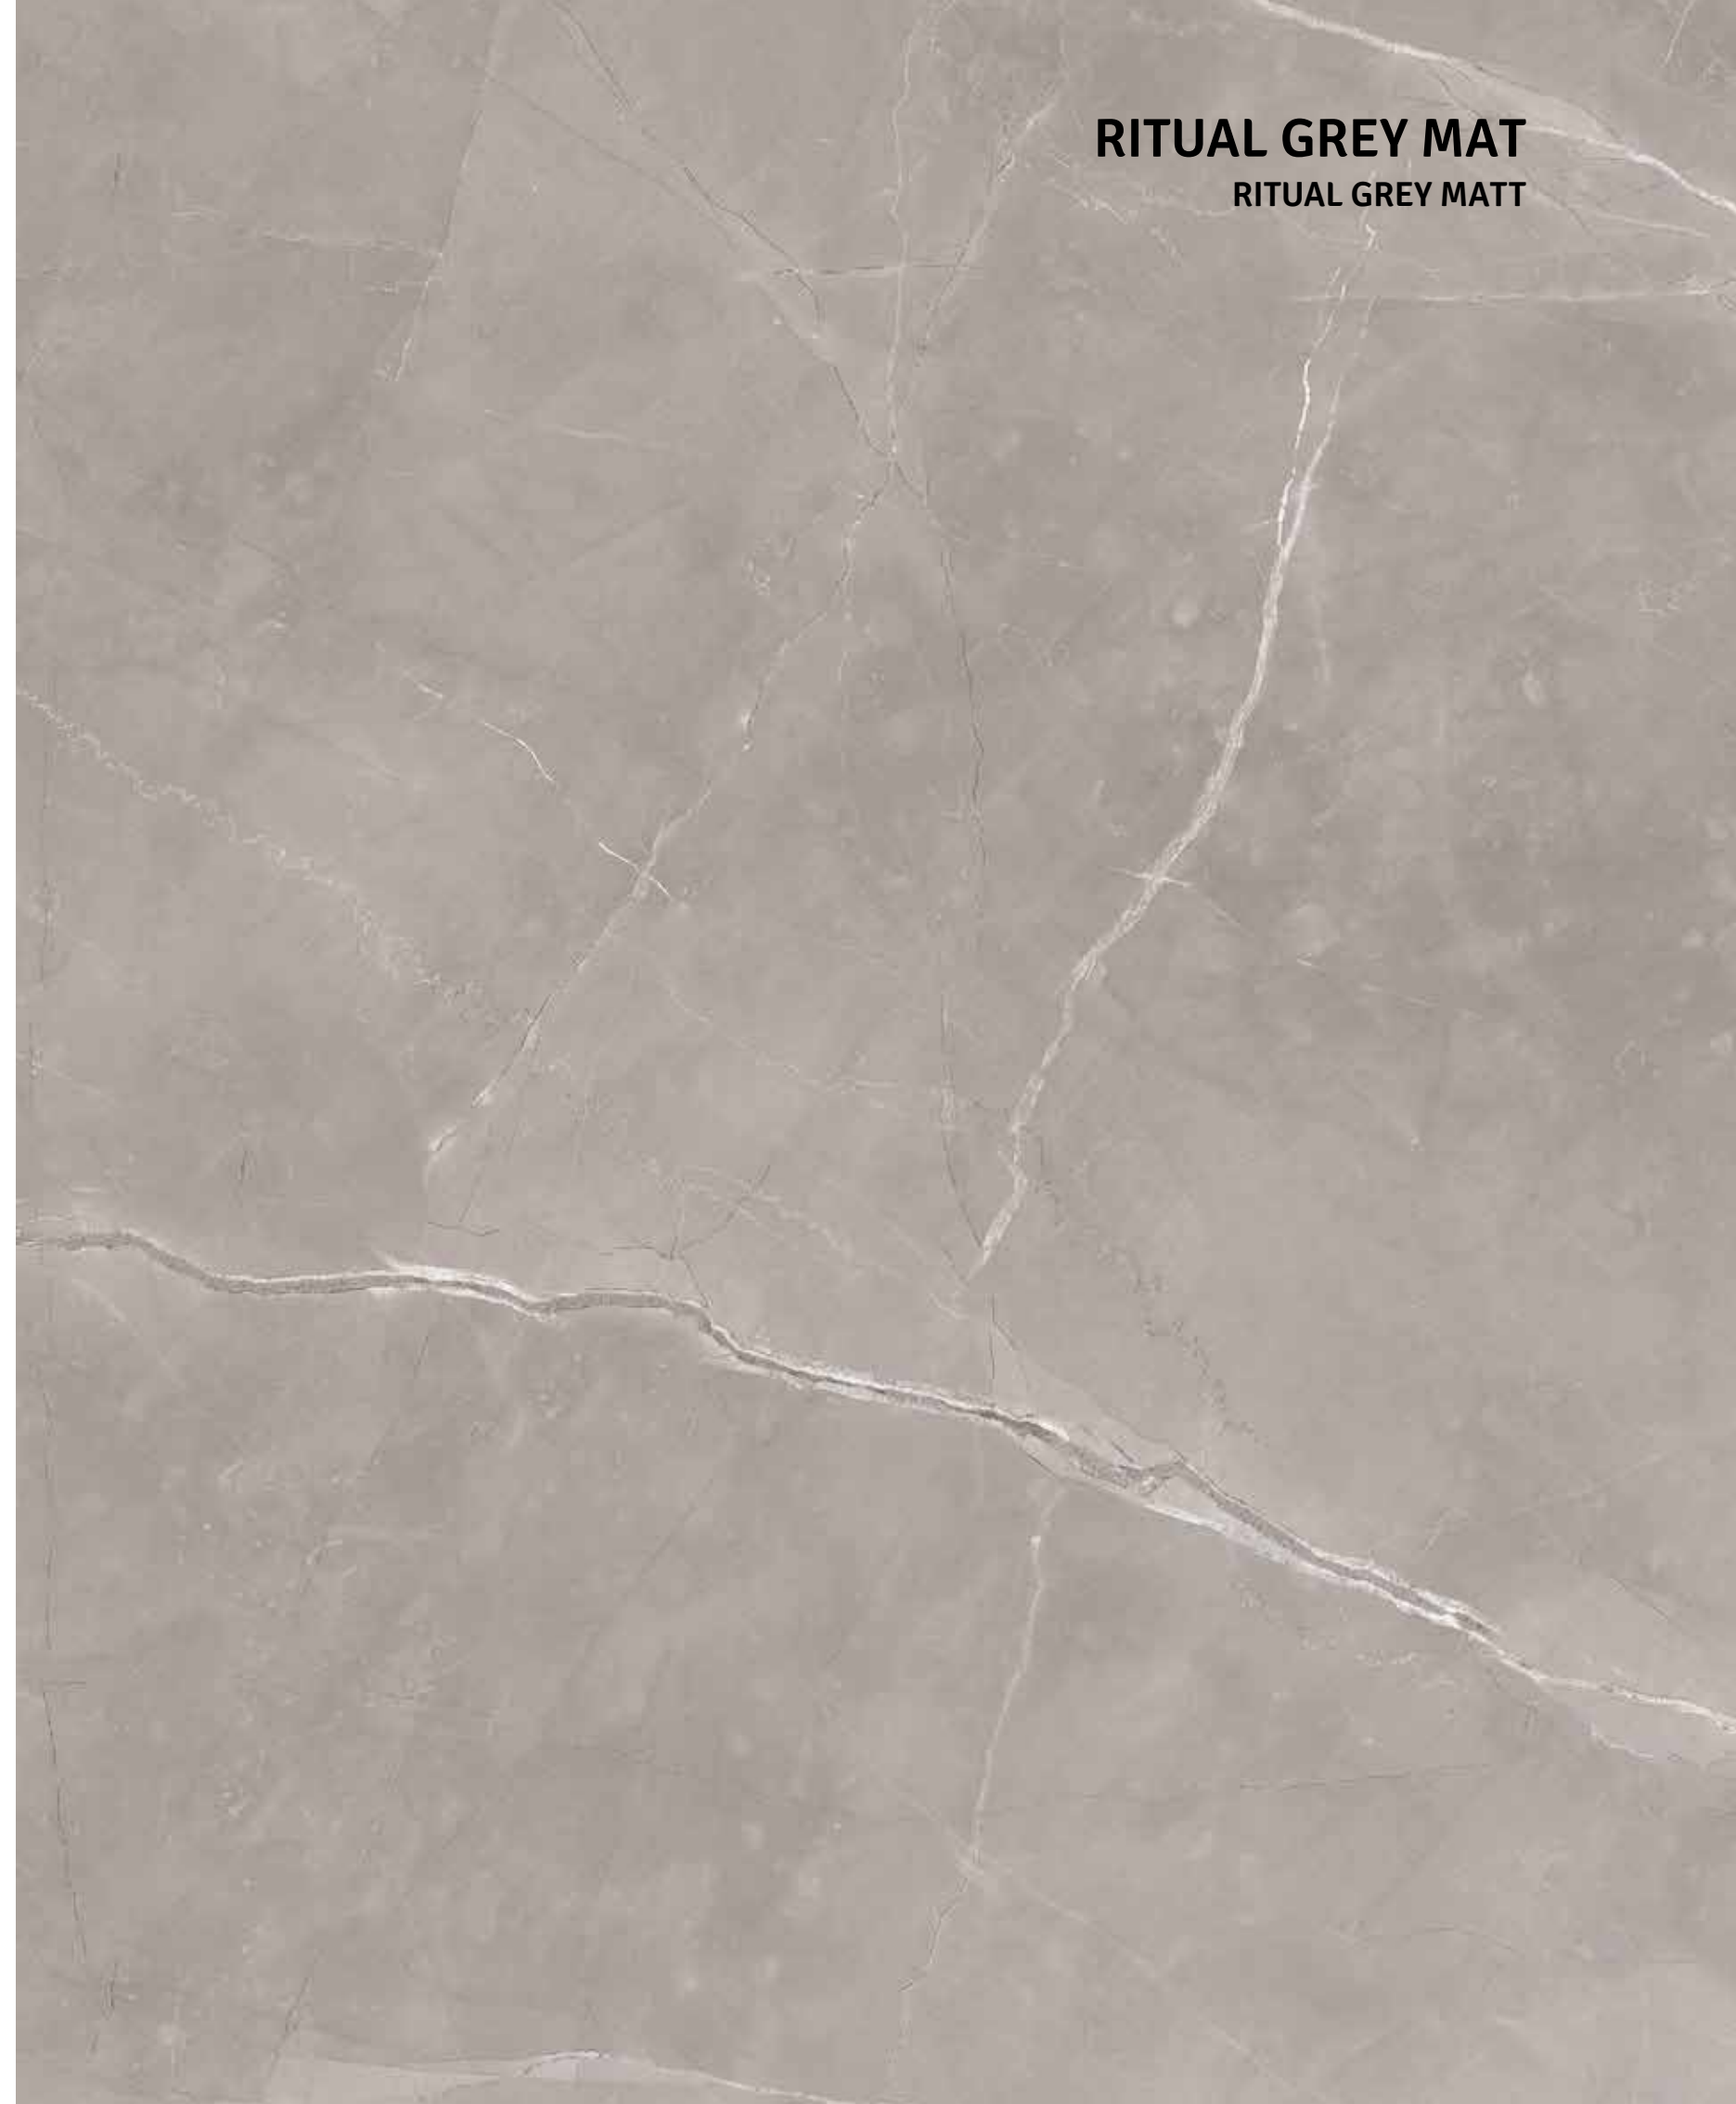

RITUAL GREY MATT

VISIONER GREY POLER

VISIONER GREY POLISHED

VISIONER GREY POLER 120×280

VISIONER GREY POLISHED 120×280

VISIONER GREY POLER 120×120

VISIONER GREY POLISHED 120×120

VISIONER GREY POLER 60×120