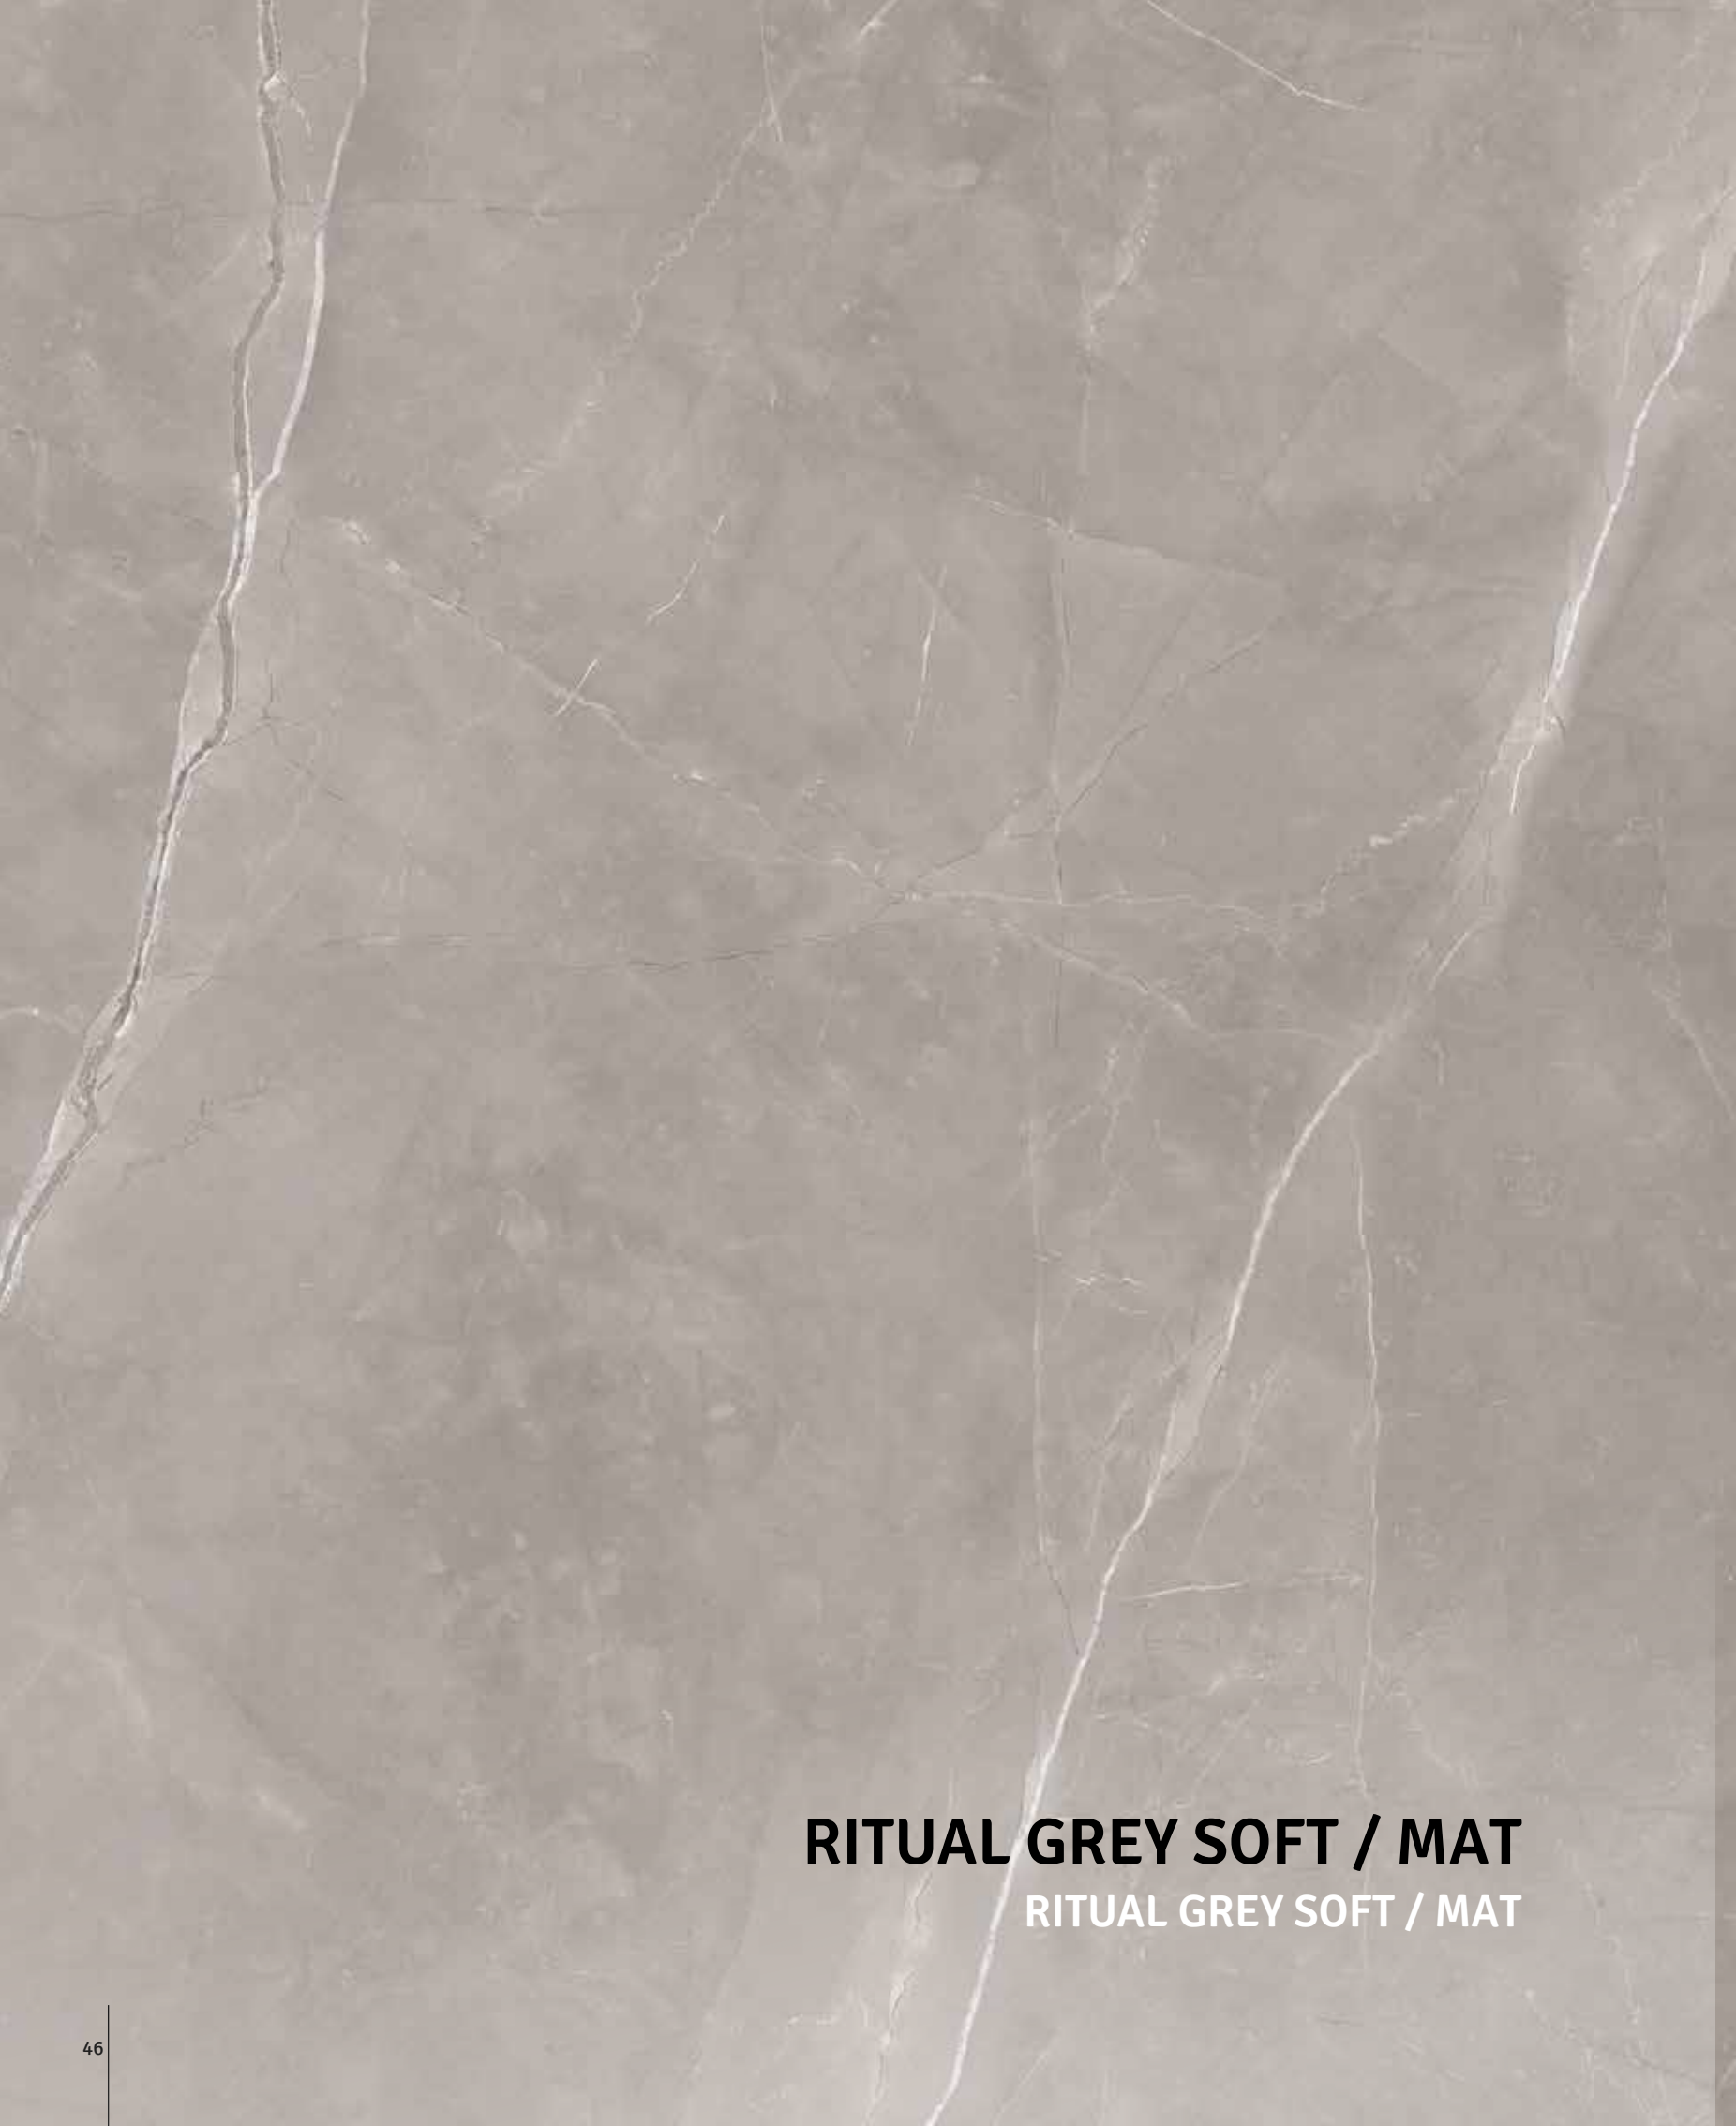

RITUAL GREY SOFT / MAT
RITUAL GREY SOFT / MAT

RITUAL GREY SOFT / MAT
RITUAL GREY SOFT / MATT