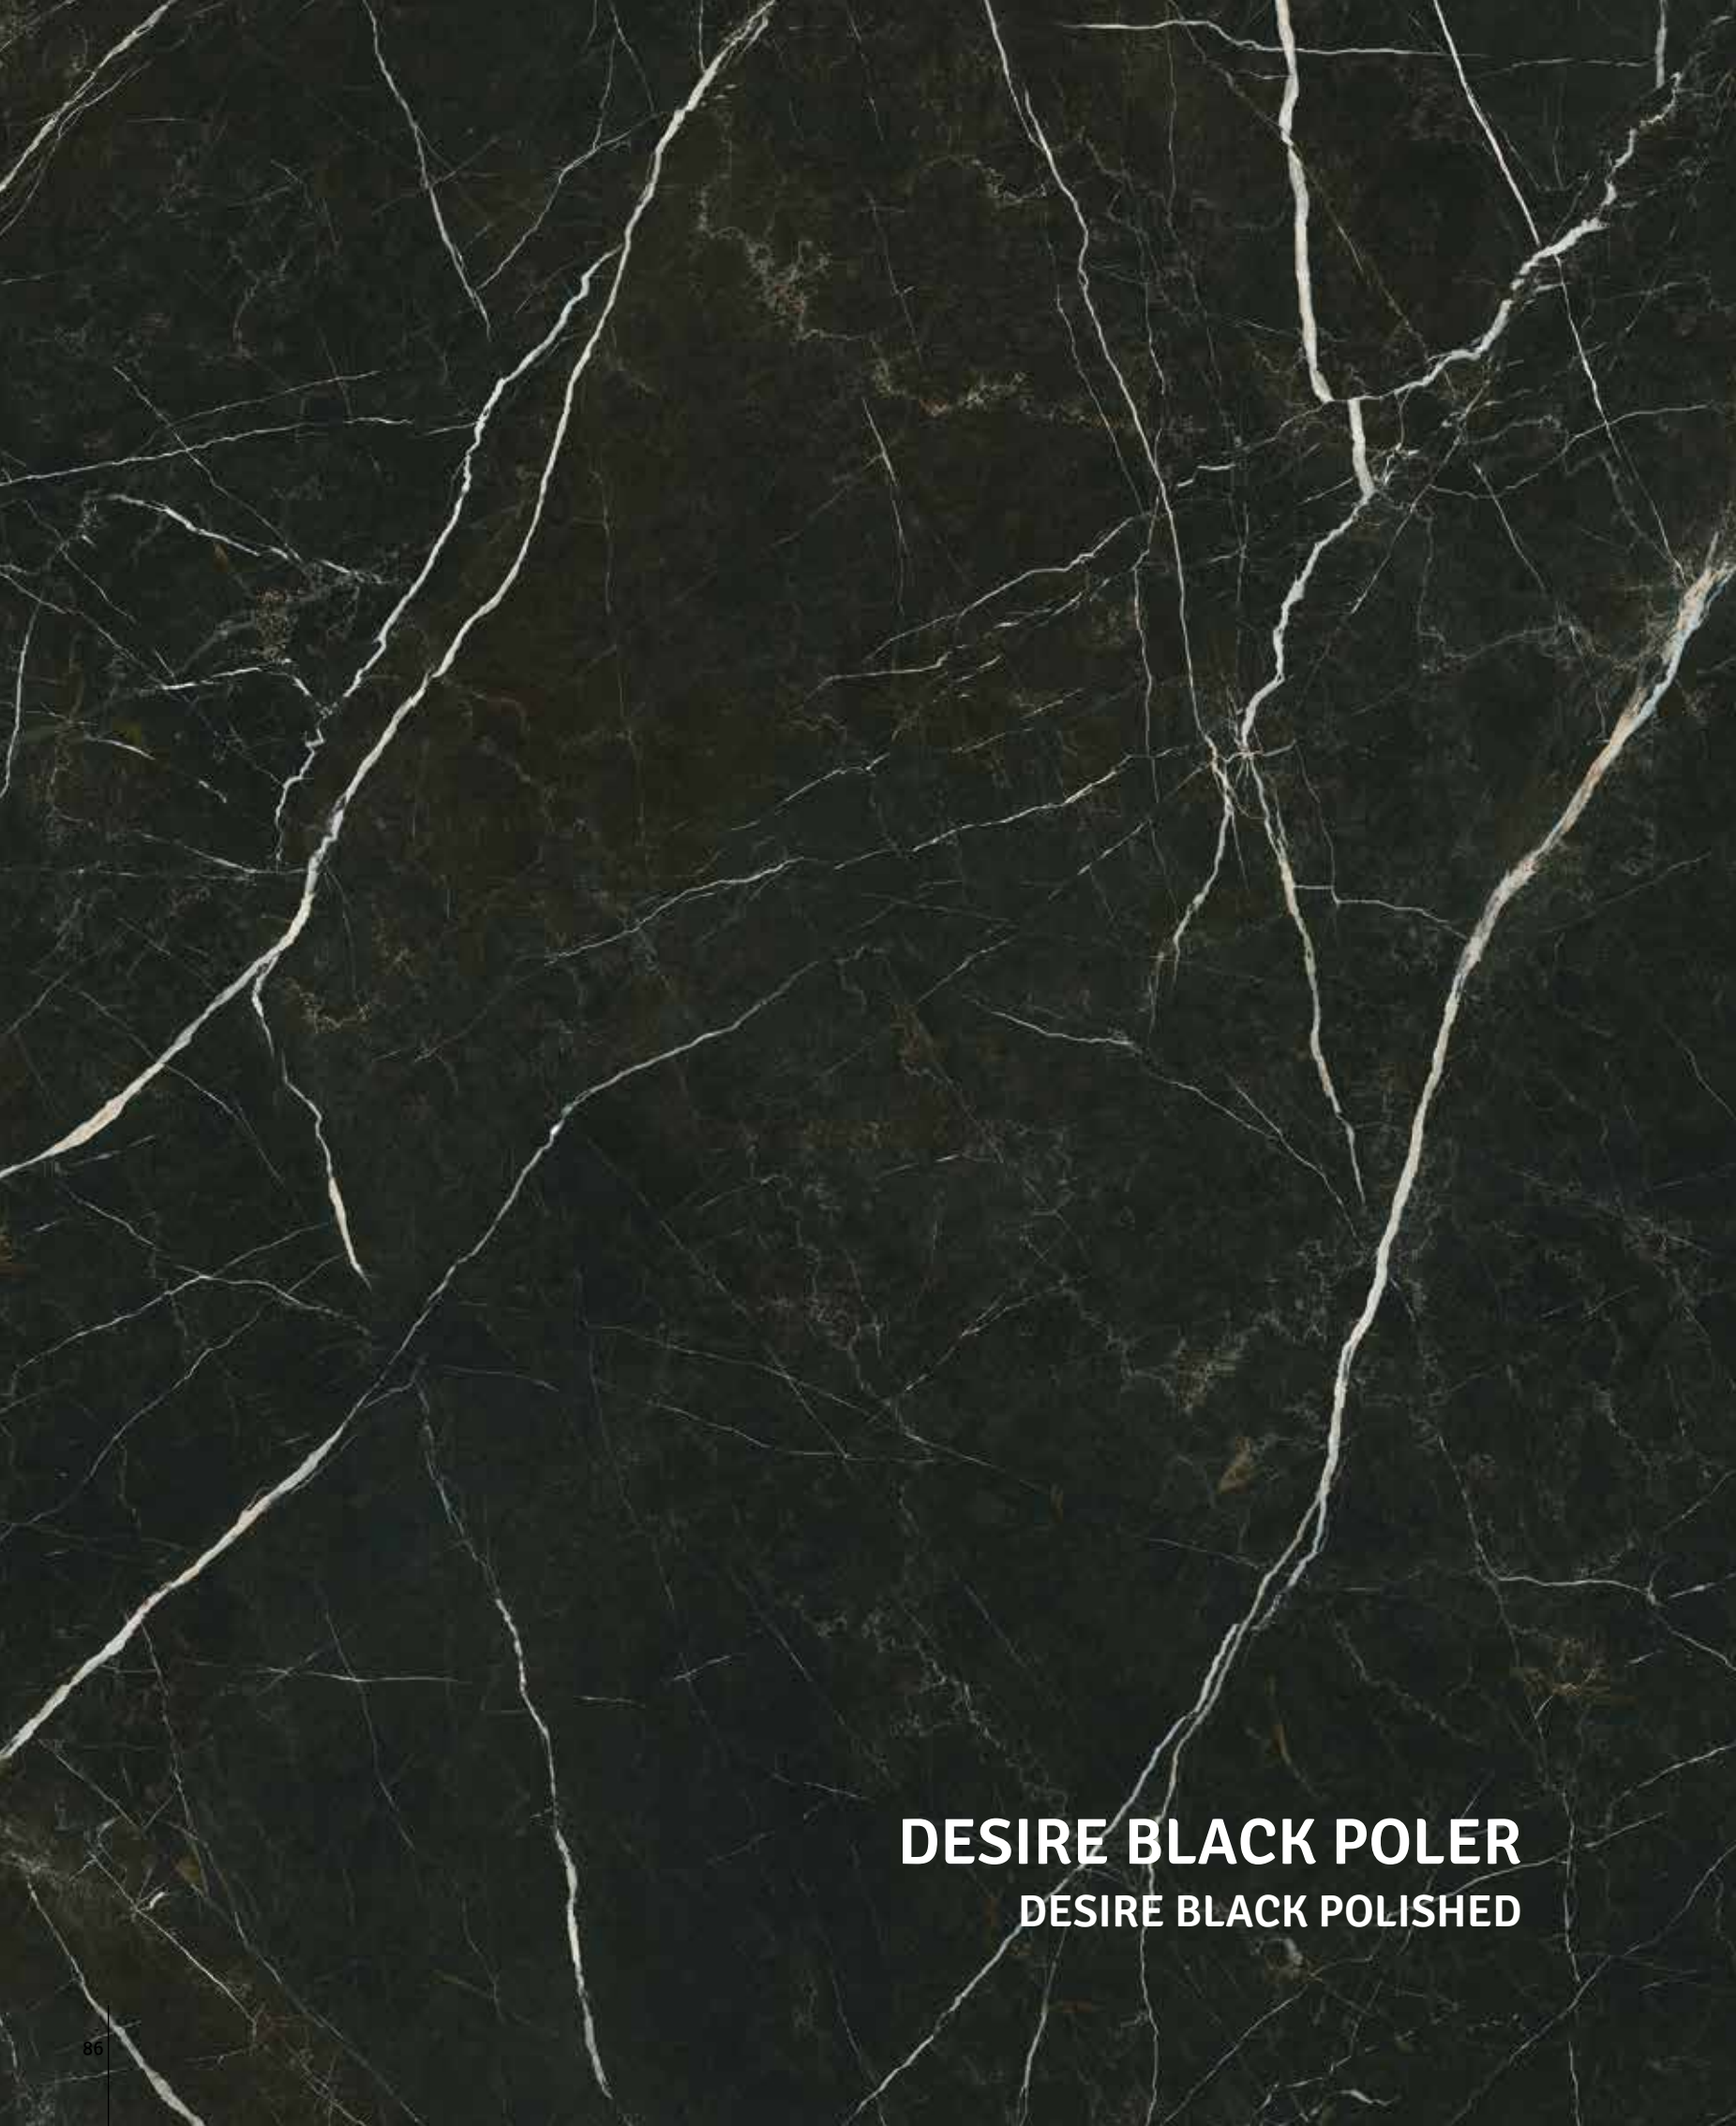

DESIRE BLACK POLER
DESIRE BLACK POLISHED

DESIRE BLACK POLER
DESIRE BLACK POLISHED